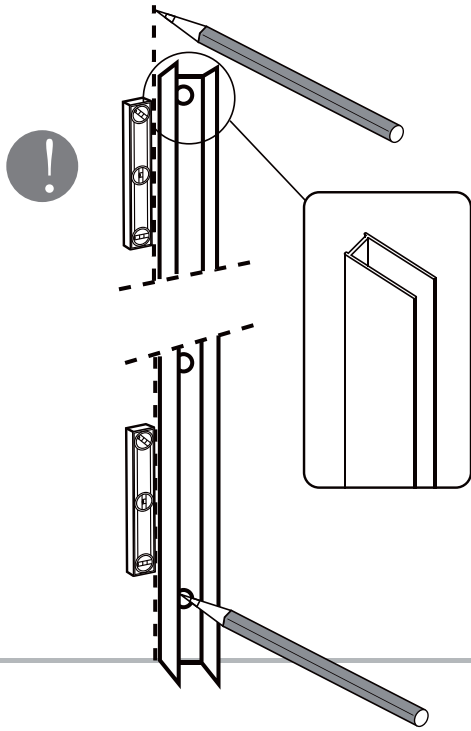

## Installationguide - showerwall 900x2000mm

Showerwall in 6mm tempered  
glass with cuttable supportbar.  
Height 2000mm - width 900mm  
Profile colour in shiny aluminum

Reversible - left/right

Cassøe A/S  
Taksvej 24  
7400 Herning  
Tlf. 97127400  
[www.cassoe.dk](http://www.cassoe.dk)

U-profile

ST4\*35

ϕ6x30  
Wall plugs

ST4\*12

Screw cover

Supportbar

1

2