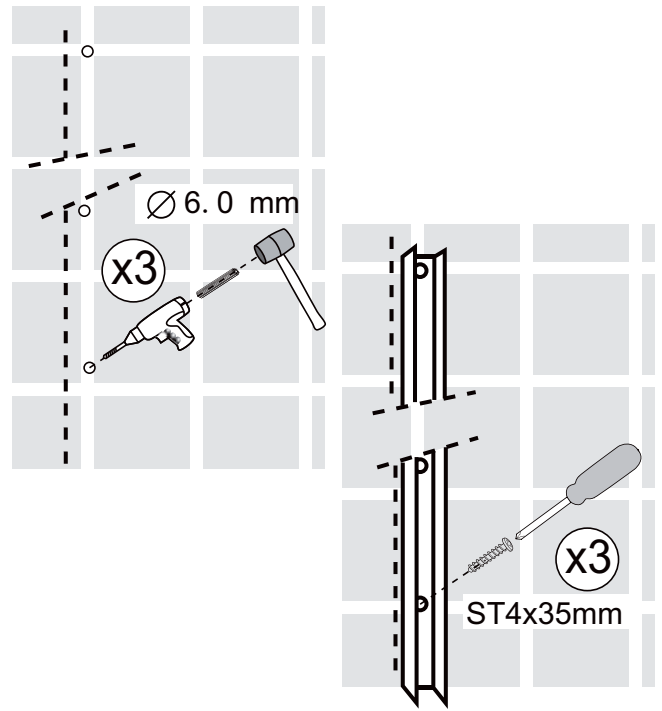

## Installationguide - showerwall 900x2000mm

Showerwall in 6mm tempered  
glass with cuttable supportbar.  
Height 2000mm - width 900mm  
Profile colour in shiny aluminum

Reversible - left/right

Cassøe A/S  
Taksvej 24  
7400 Herning  
Tlf. 97127400  
[www.cassoe.dk](http://www.cassoe.dk)

U-profile

ST4\*35

ϕ6x30  
Wall plugs

ST4\*12

Screw cover

Supportbar

1

2