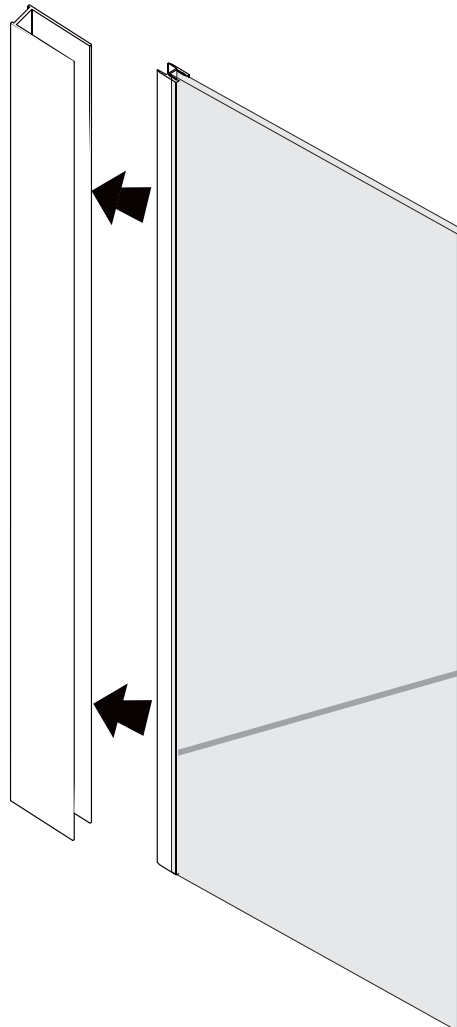

## Installationguide - showerwall 900x2000mm

Showerwall in 6mm tempered  
glass with cuttable supportbar.  
Height 2000mm - width 900mm  
Profile colour in shiny aluminum

Reversible - left/right

Cassøe A/S  
Taksvej 24  
7400 Herning  
Tlf. 97127400  
[www.cassoe.dk](http://www.cassoe.dk)

U-profile

ST4\*35

ϕ6x30  
Wall plugs

ST4\*12

Screw cover

Supportbar

1

2