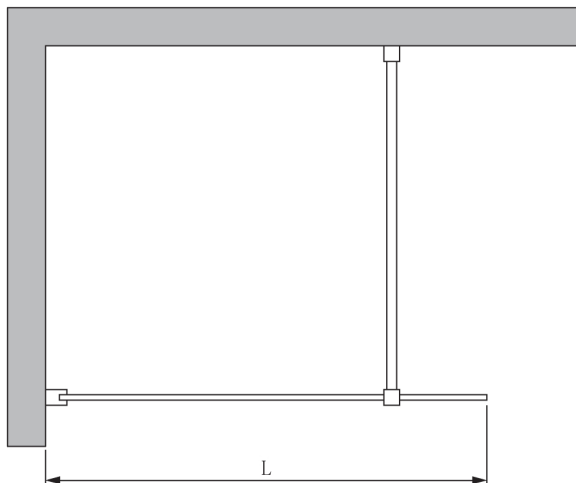

## Installationguide - showerwall 900x2000mm

Showerwall in 6mm tempered  
glass with cuttable supportbar.  
Height 2000mm - width 900mm  
Profile colour in shiny aluminum

Reversible - left/right

Cassøe A/S  
Taksvej 24  
7400 Herning  
Tlf. 97127400  
[www.cassoe.dk](http://www.cassoe.dk)

U-profile

ST4\*35

ϕ6x30  
Wall plugs

ST4\*12

Screw cover

Supportbar

1

2